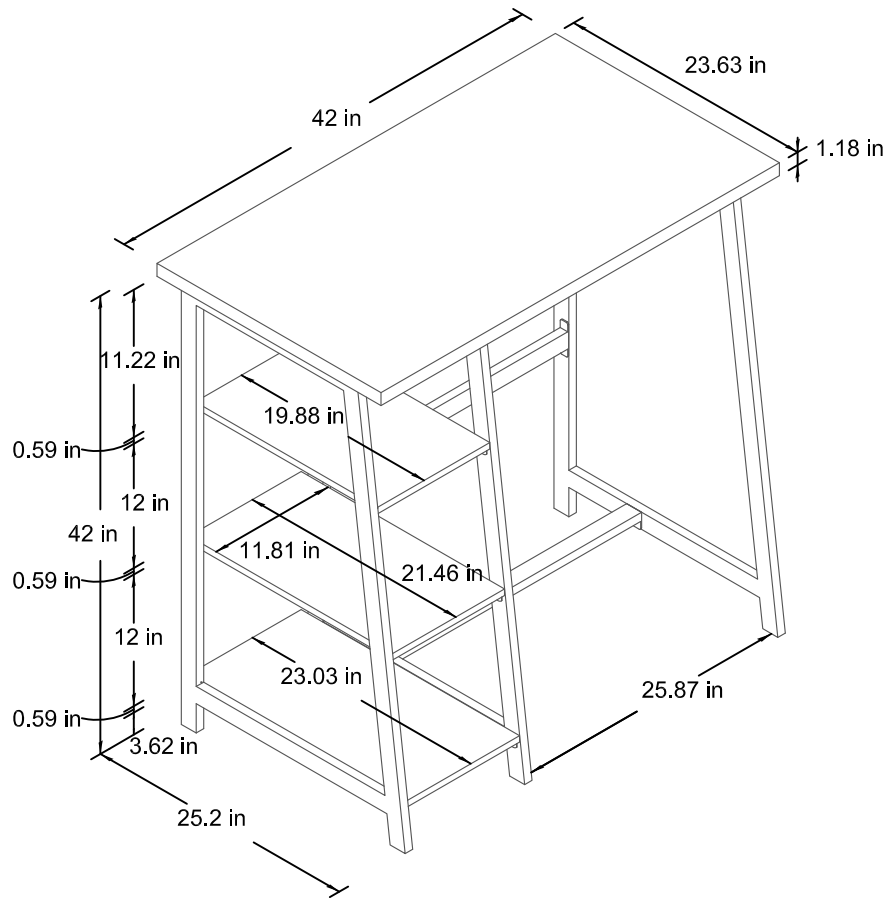

9872096COM - Standing Computer Desk

Finish: Espresso

Overall Product Size:

42"(W)*25.2"(D)*42"(H)

Wood Breakdown: 69%

Total Storage: 5.17 cubic feet 106.7cm W x 640cm D x 106.7cm H

Maximum Weight Capacities

Unit Weight: 61.08 lbs (27.7 kg)