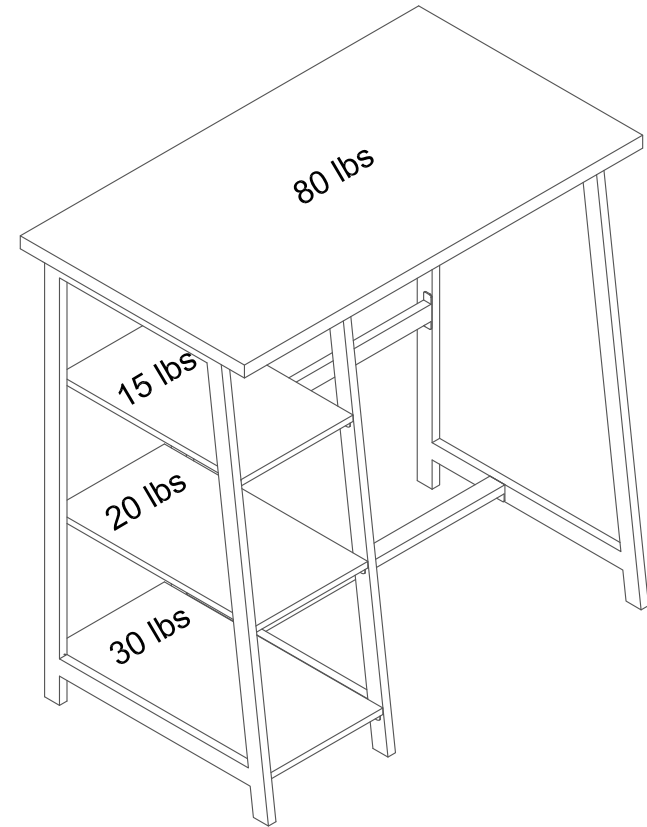

9872096COM - Standing Computer Desk

Finish: Espresso

Overall Product Size:

42"(W)*25.2"(D)*42"(H)

Wood Breakdown: 69%

Total Storage: 5.17 cubic feet 106.7cm W x 640cm D x 106.7cm H

Maximum Weight Capacities

Unit Weight: 61.08 lbs (27.7 kg)